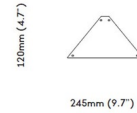

### Specifications

COLOR	Fiber Glass
BODY FINISH	Black
WATTAGE	87W
DIMMER	Low Voltage Electronic
DIMENSIONS	58.27"W x 4.7"H
INTEGRATED LED MODULE	1 x LED/87W/120V LED

### Technical Information

PRODUCT DIMENSIONS	Cable length: 197"
LAMP LIFE	50000 hours
COLOR RENDERING	95 CRI
LAMP COLOR	2800K
LUMENS/WATT	57.93
LUMINOUS FLUX	5040 lumens

CLICK TO VIEW PRODUCT

Notes: