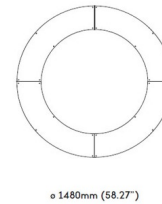

### Description

The Cast Light Round Pendant designed by Philippe Malouin, combines the depth and texture of fiber reinforced polymers (fiberglass), to create a unique and inspirational piece. Black cable, fittings, and canopy. Includes a 24 volt DC 100 watt dimmable driver. 4.7 inch diameter canopy. CE listed.

### Specifications

COLOR	Fiber Glass
BODY FINISH	Black
WATTAGE	87W
DIMMER	Low Voltage Electronic
DIMENSIONS	58.27"W x 4.7"H
INTEGRATED LED MODULE	1 x LED/87W/120V LED

### Technical Information

PRODUCT DIMENSIONS	Cable length: 197"
LAMP LIFE	50000 hours
COLOR RENDERING	95 CRI
LAMP COLOR	2800K
LUMENS/WATT	57.93
LUMINOUS FLUX	5040 lumens

CLICK TO VIEW PRODUCT

Notes: