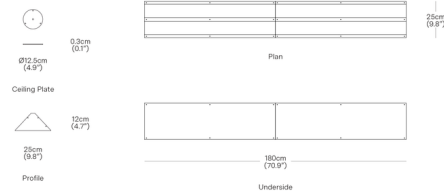

CLICK TO VIEW PRODUCT

Notes: