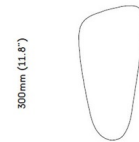

Shown in cork / beige

150mm (5.9")

55mm (2.1")

### Specifications

COLOR	Beige
BODY FINISH	Cork
WATTAGE	12W
DIMMER	Not Dimmable
DIMENSIONS	11.8"W x 21"H x 5.9"D
INTEGRATED LED MODULE	1 x LED/12W/120V LED