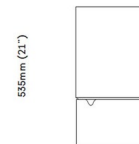

Shown in cork / beige

150mm (5.9")

55mm (2.1")

Specifications

COLOR Beige
BODY FINISH Cork
WATTAGE 12W
DIMMER Not Dimmable
DIMENSIONS 11.8"W x 21"H x 5.9"D
INTEGRATED LED MODULE 1 x LED/12W/120V LED

Technical Information