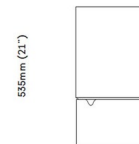

55mm (2.1")

Specifications

COLOR . . . . . Beige
BODY FINISH . . . . . Cork
WATTAGE 12W
DIMMER . . . . . Not Dimmable
DIMENSIONS . . . . . 11.8"W x 21"H x 5.9"D
INTEGRATED LED MODULE . . . . . 1 x LED/12W/120V LED

Technical Information

LAMP LIFE . . . . . 25000 hours
LAMP COLOR 2700K
LUMENS/WATT 100.00
LUMINOUS FLUX . . . . . 1200 lumens