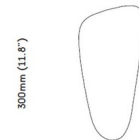

Shown in cork / beige

150mm (5.9")

55mm (2.1")

Specifications

COLOR Beige
BODY FINISH Cork
WATTAGE 12W
DIMMER Not Dimmable
DIMENSIONS 11.8"W x 21"H x 5.9"D
INTEGRATED LED MODULE 1 x LED/12W/120V LED

Technical Information