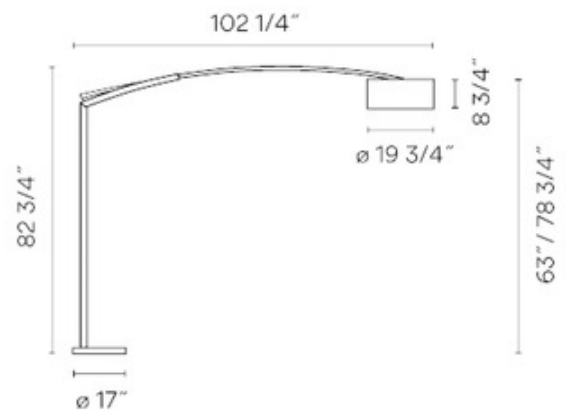

*Shown in: Charcoal Grey*

SHADE COLOR	N/A
BODY FINISH	Charcoal Grey
WATTAGE	24W
DIMMER	N/A
DIMENSIONS	19.75"W x 82.75"H x 102.25"D
BULB NOT INCLUDED	
LAMP	3 x A19/Medium (E26)/8W/120V LED 3 x A19/Medium (E26)/120V LED 3 x A19/Medium (E26)/60W/120V Incandescent