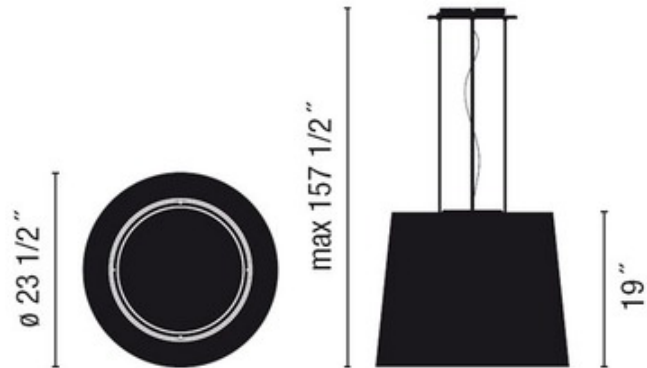

Shown in: Aluminum / White Fiberglass

List Price: \$4317.00
 Our Price: \$2878.00

Shade Color: White Fiberglass
 Body Finish: Aluminum
 Lamp: 1 x T5/2GX13/40W/120V Compact Fluorescent
 Wattage: 40W
 Dimmer: Not Dimmable
 Dimensions: 23.5"W x 19"H