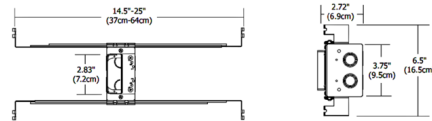

Description

Slim Profile 1 Inch Rectangle Canopy and Junction Box (included with 1R selected in fixture ordering code). The Slim Profile with hanger bars mounts to studs spaced between 14.5 to 25 inches apart behind drywall. Allows low voltage DC wires from remote power supply to connect to channel wires. The junction box opening is covered by the fixture for a clean, safe connection. Includes a goof plate, for poor plastering around j-box, which may be plastered and painted.

Specifications

COLOR	N/A
BODY FINISH	N/A
WATTAGE	N/A
DIMMER	N/A
DIMENSIONS	25\"L x 2.83\"W x 2.72\"H
BULB	N/A

CLICK TO VIEW PRODUCT

Notes: