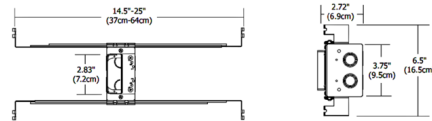

### Description

Slim Profile 1 Inch Rectangle Canopy and Junction Box (included with 1R selected in fixture ordering code). The Slim Profile with hanger bars mounts to studs spaced between 14.5 to 25 inches apart behind drywall. Allows low voltage DC wires from remote power supply to connect to channel wires. The junction box opening is covered by the fixture for a clean, safe connection. Includes a goof plate, for poor plastering around j-box, which may be plastered and painted.

### Specifications

COLOR	N/A
BODY FINISH	N/A
WATTAGE	N/A
DIMMER	N/A
DIMENSIONS	25\"L x 2.83\"W x 2.72\"H
BULB	N/A

CLICK TO VIEW PRODUCT

Notes: