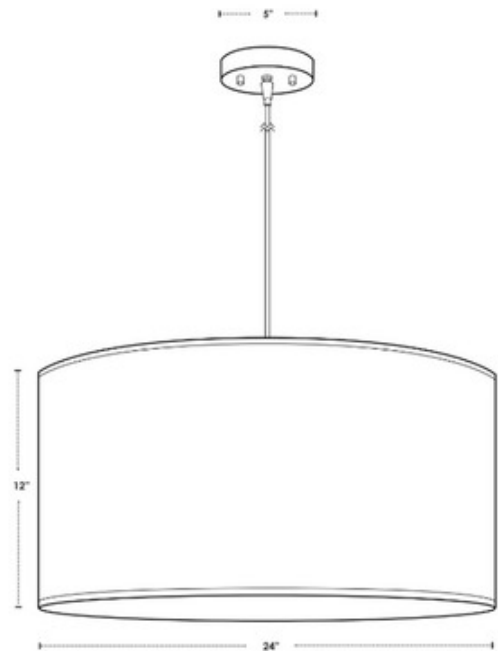

BRAND

Lights Up

DESCRIPTION

The Meridian Grande Pendant has a classic drum shape that provides beautiful ambient lighting to both traditional and modern spaces alike. This clean tailored piece is available in a variety of colors with a Brushed Nickel finish. 5 inch diameter canopy. ETL and UL listed.

SHADE COLOR	Black Mumm
BODY FINISH	Brushed Nickel
WATTAGE	200W
DIMMER	Standard 120V
DIMENSIONS	24"W x 12"H
BULB NOT INCLUDED	
LAMP	2 x A19/Medium (E26)/100W/120V Incandescent 2 x A19/Medium (E26)/120V LED

Technical Information

PRODUCT DIMENSIONS	Cable Length: 96"
---------------------------	-------------------

SPEC # LUP861006

COMPANY	PROJECT	FIXTURE TYPE	APPROVED BY	DATE