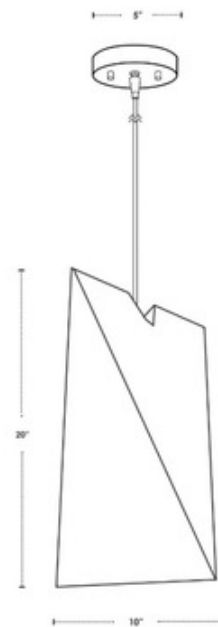

BRAND

Lights Up

DESCRIPTION

The Chevron Pendant has a bold light box silhouette with a hidden foil lined interior for even light. Available with a Metallic Black top with a Natural Linen, Gold, Silver, White Linen, Natural Trilam, or White Trilam bottom or a Metallic White top with Silver or Gold bottom. 5 inch diameter canopy. Shade is made in Brooklyn, NY. ETL and UL listed.

SHADE COLOR	White Linen
BODY FINISH	Black
WATTAGE	25W
DIMMER	Standard 120V
DIMENSIONS	10"W x 20"H
BULB NOT INCLUDED	
LAMP	1 x A19/Medium (E26)/25W/120V Incandescent 1 x A19/Medium (E26)/120V LED

Technical Information

PRODUCT DIMENSIONS Cable length: 96"

SPEC # LUP861150

COMPANY	PROJECT	FIXTURE TYPE	APPROVED BY	DATE