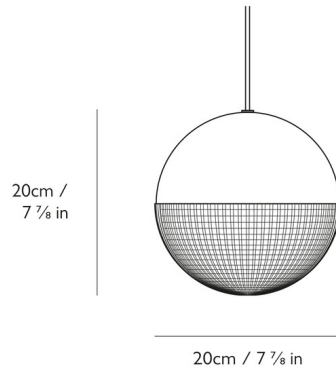

CLICK TO VIEW PRODUCT

Notes: