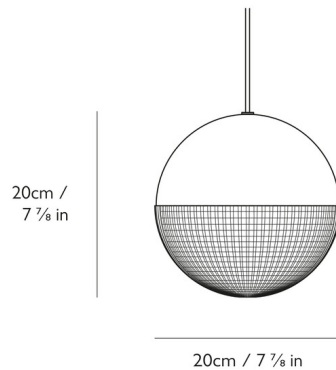

### Description

The Little Lens Flair Pendant draws inspiration from telescopic lenses and the art of horizontal and vertical refractions, featuring a spherical silhouette that is half dome shade and half crystal, ultimately coming together to create a stunning piece that will add a glamorous feel to any space. CE and cUL listed.

### Specifications

COLOR	Clear
BODY FINISH	Matte Black
WATTAGE	4.5W
DIMMER	Standard 120V
DIMENSIONS	7.963"W x 7.963"H
BULB INCLUDED	1x LED/Medium (E26)/4.5W/120V LED
COUNTRY OF ORIGIN	United Kingdom

### Technical Information

PRODUCT DIMENSIONS	Cord Length: 118"
LAMP LIFE	15000 hours
COLOR RENDERING	92 CRI
LAMP COLOR	2700K
LUMENS/WATT	77.78
LUMINOUS FLUX	350 lumens

Shown in matte black / clear

CLICK TO VIEW PRODUCT