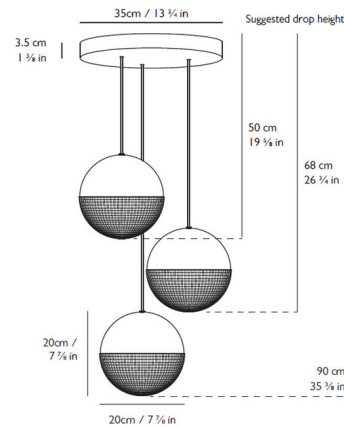

### Description

The Little Lens Flair Multi Light Pendant draws inspiration from telescopic lenses and the art of horizontal and vertical refractions, featuring a trio of spherical silhouettes that are half dome shade and half crystal, ultimately coming together to create a stunning piece that will add a glamorous feel to any space. Available with a Clear etched lower globe and Matte Black finish. CE and cUL listed.

### Specifications

COLOR	Clear
BODY FINISH	Matte Black
WATTAGE	13.5W
DIMMER	Standard 120V
DIMENSIONS	13.75"W x 15"H
BULB INCLUDED	3 x LED/Medium (E26)/4.5W/120V LED
COUNTRY OF ORIGIN	United Kingdom

### Technical Information

PRODUCT DIMENSIONS	Cord Length: 118"
COLOR RENDERING	90 CRI
LAMP COLOR	2700K
LUMENS/WATT	77.78
LUMINOUS FLUX	350 lumens

Shown in matte black / clear

CLICK TO VIEW PRODUCT

Notes: