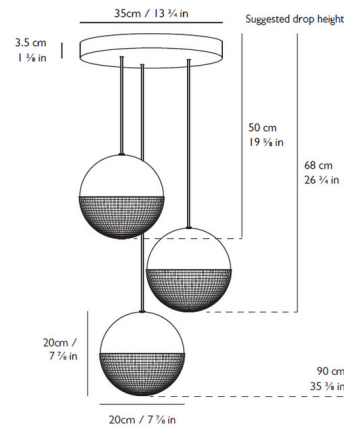

By Lee Broom

Description

The Little Lens Flair Multi Light Pendant draws inspiration from telescopic lenses and the art of horizontal and vertical refractions, featuring a trio of spherical silhouettes that are half dome shade and half crystal, ultimately coming together to create a stunning piece that will add a glamorous feel to any space. Available with a Clear etched lower globe and Matte Black finish. CE and cUL listed.

Specifications

COLOR Clear
BODY FINISH Matte Black
WATTAGE 13.5W
DIMMER Standard 120V
DIMENSIONS 13.75"W x 15"H
BULB INCLUDED 3 x LED/Medium (E26)/4.5W/120V LED
COUNTRY OF ORIGIN United Kingdom

Technical Information

PRODUCT DIMENSIONS Cord Length: 118"
COLOR RENDERING 90 CRI
LAMP COLOR 2700K
LUMENS/WATT 77.78
LUMINOUS FLUX 350 lumens

Shown in matte black / clear

CLICK TO VIEW PRODUCT

Notes: