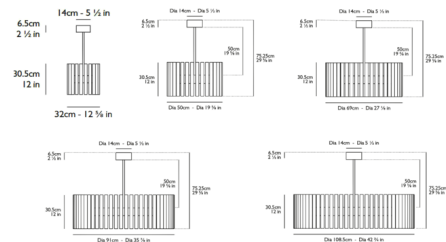

### Description

The Aurora Chandelier projects an ethereal ring of light. Created and produced by Lee Broom, the hand blown glass bulbs contain a perpendicular LED filament which refracts against the vertical lines of the reed glass. This piece offers a sophisticated design that will enhance your surroundings. Available in three sizes. Overall drop length to be specified at time of order. Note: The GU18 linear LED bulb for this fixture is proprietary and replacements must be ordered from the manufacturer. Dimmable 20% - 100% with selected dimmers. Main voltage Trailing Edge. Contact manufacturer for recommended dimmers. Note: Due to the weight of the fixture, the 42.8 inch diameter chandelier requires additional ceiling support.

### Specifications

COLOR	Clear
BODY FINISH	Polished Stainless Steel
WATTAGE	40W
DIMMER	N/A
DIMENSIONS	12.625"W x 12"H
BULB INCLUDED	20 x Linear/GU18/2W/120V LED
COUNTRY OF ORIGIN	United Kingdom

### Technical Information

PRODUCT DIMENSIONS	Stems: one 60" Included
COLOR RENDERING	95 CRI
LAMP COLOR	2700K
LUMENS/WATT	2,000.00
LUMINOUS FLUX	4000 lumens

CLICK TO VIEW PRODUCT

Notes: