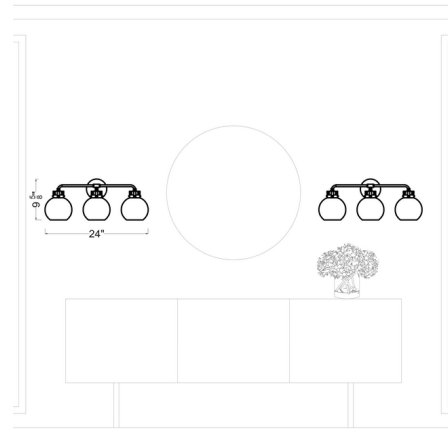

## Clara Brass Bathroom Vanity Light By Visual Comfort Studio

### Description

The Clara Bathroom Vanity Light has a transitional design that works for both modern and traditional spaces. Features Clear Seeded glass globe shaped shades that subtly diffuse the lighting while allowing the exposed bulbs to be a central design element of the fixture. Ideally suited for vintage style bulbs. Finished in Burnished Brass. Can be mounted with the shades facing up or down. ETL listed. Suitable for damp locations.

### Specifications

COLOR . . . . . Clear Seeded  
BODY FINISH . . . . . Burnished Brass  
WATTAGE . . . . . 225W  
DIMMER . . . . . Standard 120V  
DIMENSIONS . . . . . 24"W x 9.625"H x 6.75"D  
BULB NOT INCLUDED . . . . . 3 x Edison/Medium (E26)/75W/120V Incandescent  
COUNTRY OF ORIGIN . . . . . China