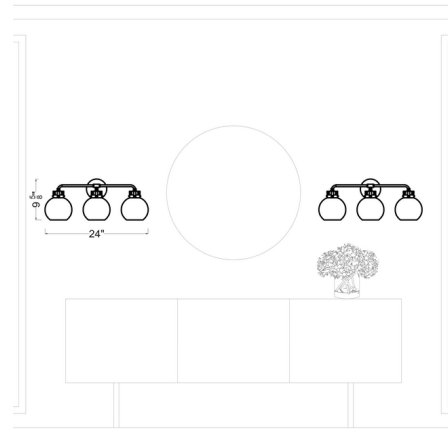

Lightology

lightology.com
866-954-4489
04-25-26

Project: _____

Company: _____

Location: _____ Fixture Type: _____

SPEC #: **VCS861386**

Approved On: _____ Approved By: _____

Clara Brass Bathroom Vanity Light By Visual Comfort Studio

Description

The Clara Bathroom Vanity Light has a transitional design that works for both modern and traditional spaces. Features Clear Seeded glass globe shaped shades that subtly diffuse the lamping while allowing the exposed bulbs to be a central design element of the fixture. Ideally suited for vintage style bulbs. Finished in Burnished Brass. Can be mounted with the shades facing up or down. ETL listed. Suitable for damp locations.

Shown in burnished brass / clear seeded

Specifications

COLOR Clear Seeded
BODY FINISH Burnished Brass
WATTAGE 225W
DIMMER Standard 120V
DIMENSIONS 24"W x 9.625"H x 6.75"D
BULB NOT INCLUDED 3 x Edison/Medium (E26)/75W/120V Incandescent
COUNTRY OF ORIGIN China