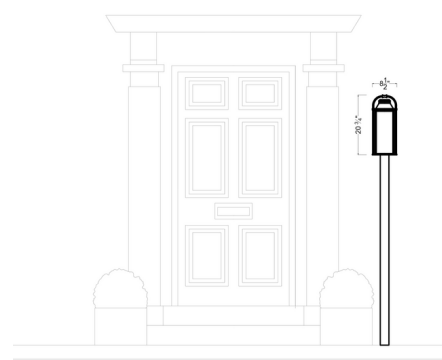

By Visual Comfort Studio

Description

The Wellsworth Post Light blends traditional design with nautical inspiration, offering a subtle yet charming accent to your exterior space. Its timeless style adds character and warmth to any outdoor setting. The Antique Bronze finish is paired with seeded glass for a traditional look, while the Painted Distressed Brass and Textured Black finishes come with clear glass for a more contemporary approach. Note: A post is not included and is sold separately.

Shown in painted distressed brass / clear

Specifications

COLOR	Clear
BODY FINISH	Painted Distressed Brass
WATTAGE	180W
DIMMER	Standard 120V
DIMENSIONS	8.5"W x 20.75"H x 8.5"D
BULB NOT INCLUDED	3 x B10/Candelabra (E12)/60W/120V Incandescent
OTHER BULB OPTIONS	3 x B10/Candelabra (E12)/120V LED
COUNTRY OF ORIGIN	China