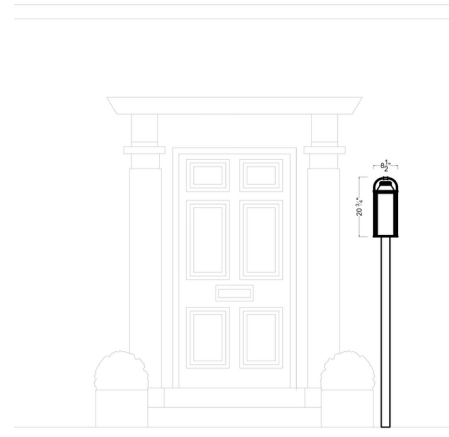

By Visual Comfort Studio

Description

The Wellsworth Post Light blends traditional design with nautical inspiration, offering a subtle yet charming accent to your exterior space. Its timeless style adds character and warmth to any outdoor setting. The Antique Bronze finish is paired with seeded glass for a traditional look, while the Painted Distressed Brass and Textured Black finishes come with clear glass for a more contemporary approach. Note: A post is not included and is sold separately.

Shown in painted distressed brass / clear

Specifications

COLOR	Clear
BODY FINISH	Painted Distressed Brass
WATTAGE	180W
DIMMER	Standard 120V
DIMENSIONS	8.5"W x 20.75"H x 8.5"D
BULB NOT INCLUDED	3 x B10/Candelabra (E12)/60W/120V Incandescent
OTHER BULB OPTIONS	3 x B10/Candelabra (E12)/120V LED
COUNTRY OF ORIGIN	China