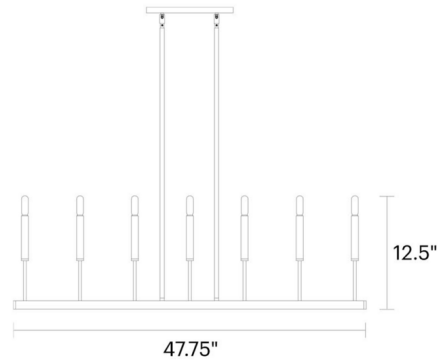

### Specifications

COLOR	N/A
BODY FINISH	Burnished Brass
WATTAGE	70W
DIMMER	Standard 120V
DIMENSIONS	47.75"W x 12.5"H
BULB NOT INCLUDED	14 x B11/Candelabra (E12)/5W/120V LED
OTHER BULB OPTIONS	14 x B10/Candelabra (E12)/120V LED 14 x B10/Candelabra (E12)/60W/120V Incandescent

### Technical Information

PRODUCT DIMENSIONS . . . . . Downrods: Two 6" and Eight 12" Included

Shown in burnished brass

CLICK TO VIEW PRODUCT

Notes: