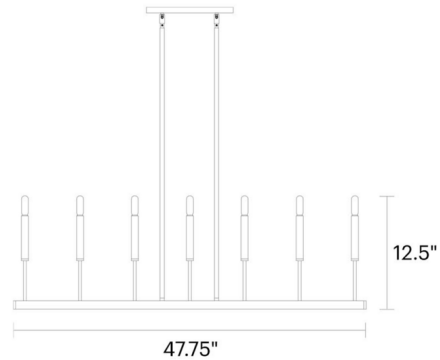

Specifications

COLOR	N/A
BODY FINISH	Burnished Brass
WATTAGE	70W
DIMMER	Standard 120V
DIMENSIONS	47.75"W x 12.5"H
BULB NOT INCLUDED	14 x B11/Candelabra (E12)/5W/120V LED
OTHER BULB OPTIONS	14 x B10/Candelabra (E12)/120V LED 14 x B10/Candelabra (E12)/60W/120V Incandescent

Technical Information

PRODUCT DIMENSIONS Downrods: Two 6" and Eight 12" Included

Shown in burnished brass

CLICK TO VIEW PRODUCT

Notes: