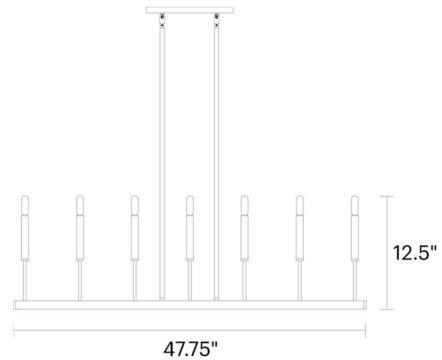

### Specifications

COLOR	N/A
BODY FINISH	Burnished Brass
WATTAGE	70W
DIMMER	Standard 120V
DIMENSIONS	47.75"W x 12.5"H
BULB NOT INCLUDED	14 x B11/Candelabra (E12)/5W/120V LED
OTHER BULB OPTIONS	14 x B10/Candelabra (E12)/120V LED 14 x B10/Candelabra (E12)/60W/120V Incandescent

### Technical Information

PRODUCT DIMENSIONS . . . . . Downrods: Two 6" and Eight 12" Included

Shown in burnished brass

CLICK TO VIEW PRODUCT

Notes: