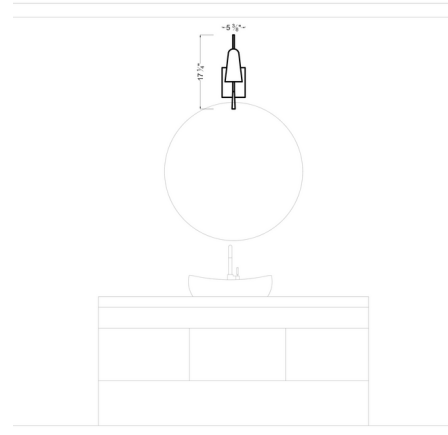

Shown in burnished brass