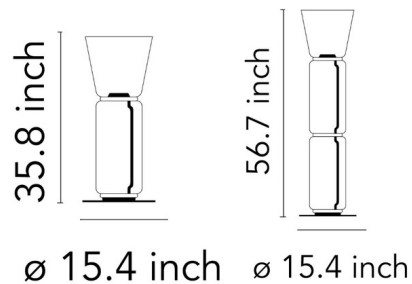

CLICK TO VIEW PRODUCT

Notes: