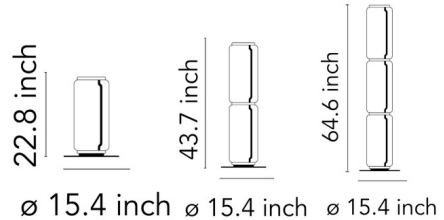

Shown in black / clear

Specifications

COLOR	Clear
BODY FINISH	Black
WATTAGE	18W
DIMMER	Included
DIMENSIONS	15.4"W x 22.8"H
INTEGRATED LED MODULE	1 x LED/18W/120V LED
COUNTRY OF ORIGIN	Italy

Technical Information