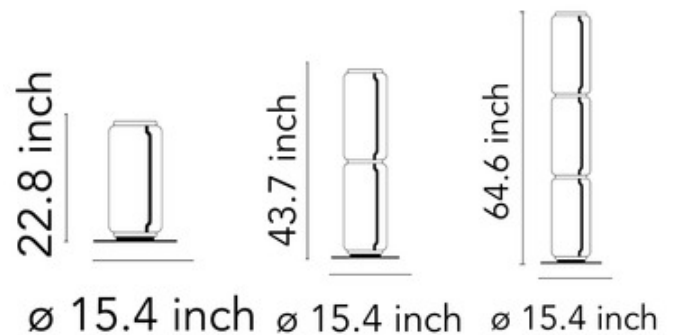

Technical Information

LUMINOUS FLUX	1980 lumens
LUMENS/WATT	110.00
COLOR RENDERING	90 CRI

ITEM NUMBER FLO861436

COMPANY

PROJECT

FIXTURE TYPE

APPROVED BY

DATE