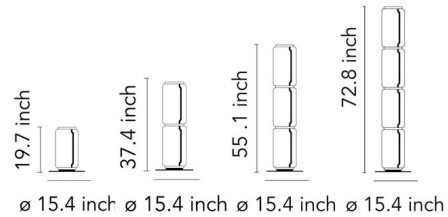

Description

The Noctambule Low Cylinder Floor Lamp offers a striking, innovative lighting design that is composed of a vertical arrangement of Clear crystal blown glass cylinders set into a small Black base. With discrete LED technology, light is emitted at the top and bottom of each cylinder. Available in four heights. Foot dimmer switch with On / Off functions and 10-100 percent light adjustment with memory. UL and cUL listed.

Shown in black / clear

Specifications

COLOR	Clear
BODY FINISH	Black
WATTAGE	18W
DIMMER	Included
DIMENSIONS	15.4"W x 19.7"H
INTEGRATED LED MODULE	1 x LED/18W/120V LED
COUNTRY OF ORIGIN	Italy

Technical Information