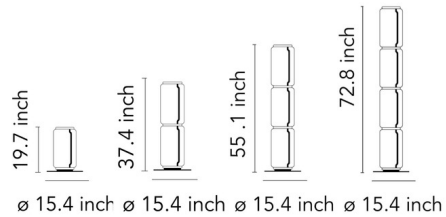

### Specifications

COLOR . . . . . Clear  
BODY FINISH . . . . . Black  
WATTAGE . . . . . 18W  
DIMMER . . . . . Included  
DIMENSIONS . . . . . 15.4"W x 19.7"H  
INTEGRATED LED MODULE . . . . . 1 x LED/18W/120V LED  
COUNTRY OF ORIGIN . . . . . Italy