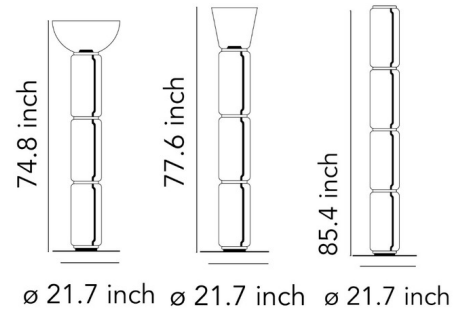

Lightology

lightology.com
866-954-4489
06-29-26

Project: _____

Company: _____

Location: _____ Fixture Type: _____

SPEC #: **FLO861445**

Approved On: _____ Approved By: _____

Noctambule High Cylinder Floor Lamp with Big Base By FLOS

Description

The Noctambule High Cylinder Floor Lamp with Big Base offers a striking, innovative lighting design that is composed of a vertical arrangement of three Clear crystal blown glass cylinders set into a big Black base with option for a top bowl or additional cylinder. With discrete LED technology, light is emitted at the top and bottom of each cylinder. Foot dimmer switch with On / Off functions and 10-100 percent light adjustment with memory. UL and cUL listed.

Specifications

COLOR . . . . . Clear
BODY FINISH . . . . . Black
WATTAGE 45W
DIMMER . . . . . Included
DIMENSIONS . . . . . 21.7"W x 85.4"H
INTEGRATED LED MODULE . . . . . 1 x LED/45W/120V LED
COUNTRY OF ORIGIN . . . . . Italy

Technical Information

COLOR RENDERING . . . . . 90 CRI
LAMP COLOR 2700K
LUMENS/WATT 110.00
LUMINOUS FLUX . . . . . 4950 lumens

Shown in black / clear

CLICK TO VIEW PRODUCT

Notes: