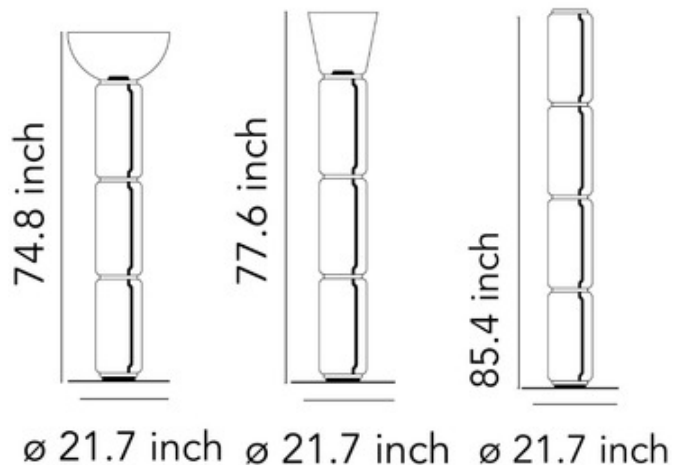

**BRAND**

FLOS

**DESCRIPTION**

The Noctambule High Cylinder Floor Lamp with Big Base offers a striking, innovative lighting design that is composed of a vertical arrangement of three Clear crystal blown glass cylinders set into a big Black base with option for a top bowl or additional cylinder. With discrete LED technology, light is emitted at the top and bottom of each cylinder. Foot dimmer switch with On / Off functions and 10-100 percent light adjustment with memory. UL and cUL listed.

*Shown in: Black / Clear*

<b>SHADE COLOR</b>	Clear
<b>BODY FINISH</b>	Black
<b>WATTAGE</b>	45W
<b>DIMMER</b>	Included
<b>DIMENSIONS</b>	21.7"W x 85.4"H
<b>INTEGRATED LED MODULE</b>	
<b>LAMP</b>	1 x LED/45W/120V LED

*Technical Information*

<b>LUMINOUS FLUX</b>	4950 lumens
<b>LUMENS/WATT</b>	110.00
<b>COLOR RENDERING</b>	90 CRI

**SPEC #** FLO861445

COMPANY	PROJECT	FIXTURE TYPE	APPROVED BY	DATE