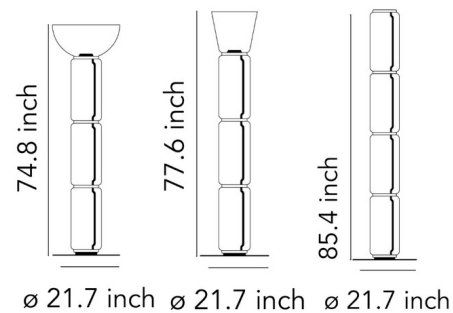

Lightology

lightology.com
866-954-4489
04-24-26

Project: _____
Company: _____
Location: _____ Fixture Type: _____
SPEC #: **FLO861445**
Approved On: _____ Approved By: _____

Noctambule High Cylinder Floor Lamp with Big Base By FLOS

Description

The Noctambule High Cylinder Floor Lamp with Big Base offers a striking, innovative lighting design that is composed of a vertical arrangement of three Clear crystal blown glass cylinders set into a big Black base with option for a top bowl or additional cylinder. With discrete LED technology, light is emitted at the top and bottom of each cylinder. Foot dimmer switch with On / Off functions and 10-100 percent light adjustment with memory. UL and cUL listed.

Specifications

COLOR	Clear
BODY FINISH	Black
WATTAGE	45W
DIMMER	Included
DIMENSIONS	21.7"W x 85.4"H
INTEGRATED LED MODULE	1 x LED/45W/120V LED
COUNTRY OF ORIGIN	Italy

Technical Information

COLOR RENDERING	90 CRI
LAMP COLOR	2700K
LUMENS/WATT	110.00
LUMINOUS FLUX	4950 lumens

Shown in black / clear

CLICK TO VIEW PRODUCT

Notes: