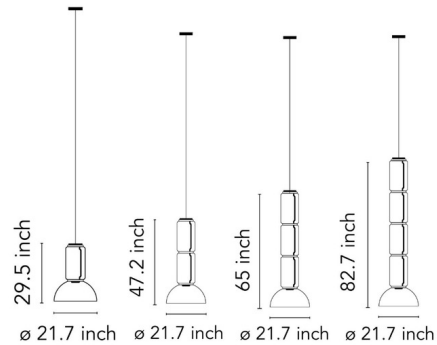

Shown in black / clear

CLICK TO VIEW PRODUCT

Notes: