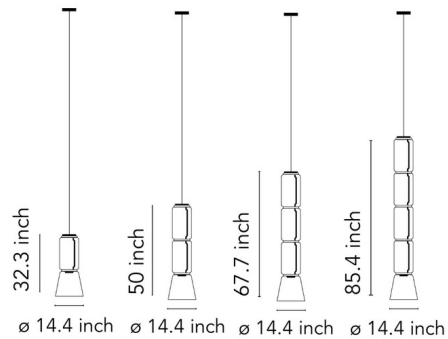

CLICK TO VIEW PRODUCT

Notes: