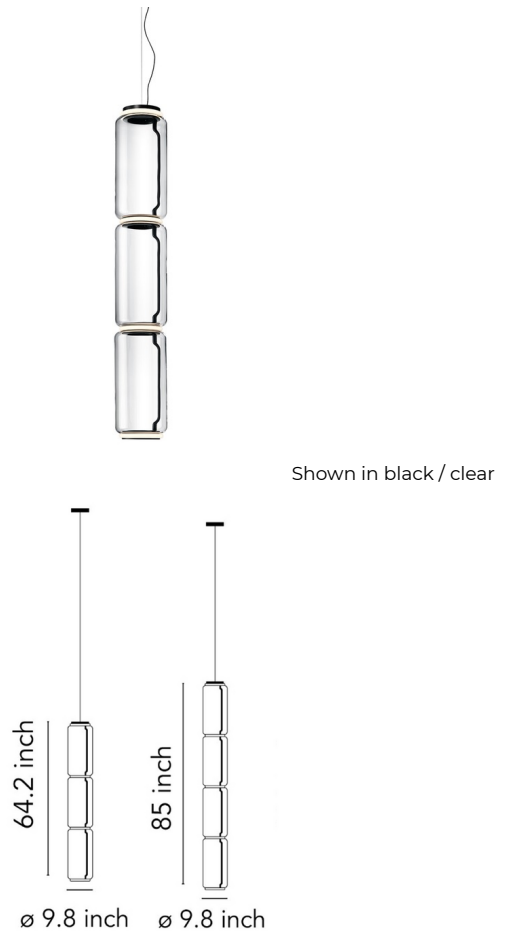

Lightology

lightology.com
866-954-4489
07-07-26

Project: _____

Company: _____

Location: _____ Fixture Type: _____

SPEC #: **FLO861451**

Approved On: _____ Approved By: _____

Noctambule High Cylinder Pendant By FLOS

Description

The Noctambule High Cylinder Pendant offers a striking, innovative lighting design that is composed of a vertical arrangement of Clear crystal blown glass cylinders. With discrete LED technology, light is emitted at the top and bottom of each cylinder. UL and cUL listed.

Specifications

COLOR Clear
BODY FINISH Black
WATTAGE 36W
DIMMER 0-10V
DIMENSIONS 9.8"W x 64.2"H
INTEGRATED LED MODULE 1 x LED/36W/120V LED
COUNTRY OF ORIGIN Italy

Technical Information

PRODUCT DIMENSIONS Cord Length: 157.48"
COLOR RENDERING 90 CRI
LAMP COLOR 2700K
LUMENS/WATT 110.00
LUMINOUS FLUX 3960 lumens