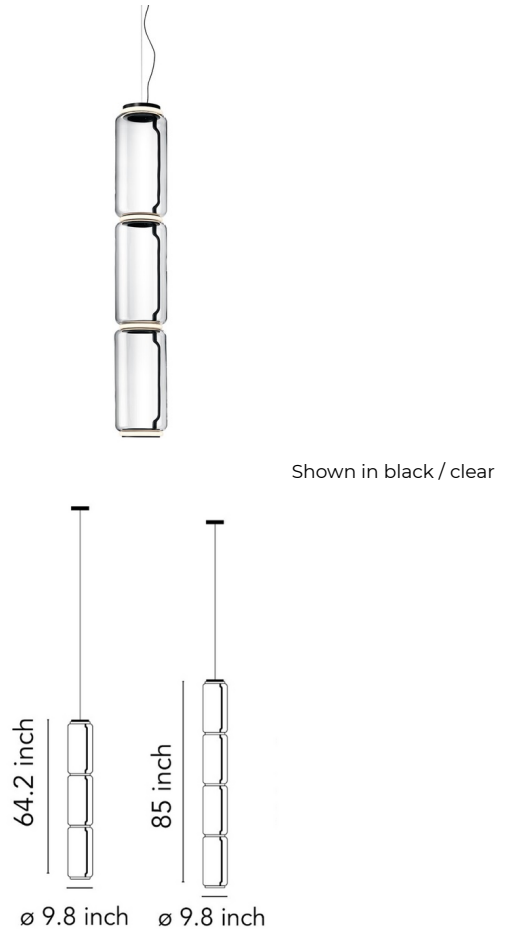

Lightology

lightology.com
866-954-4489
04-22-26

Project: _____

Company: _____

Location: _____ Fixture Type: _____

SPEC #: **FLO861451**

Approved On: _____ Approved By: _____

Noctambule High Cylinder Pendant By FLOS

Description

The Noctambule High Cylinder Pendant offers a striking, innovative lighting design that is composed of a vertical arrangement of Clear crystal blown glass cylinders. With discrete LED technology, light is emitted at the top and bottom of each cylinder. UL and cUL listed.

Specifications

COLOR Clear
BODY FINISH Black
WATTAGE 36W
DIMMER 0-10V
DIMENSIONS 9.8"W x 64.2"H
INTEGRATED LED MODULE 1 x LED/36W/120V LED
COUNTRY OF ORIGIN Italy

Technical Information

PRODUCT DIMENSIONS Cord Length: 157.48"
COLOR RENDERING 90 CRI
LAMP COLOR 2700K
LUMENS/WATT 110.00
LUMINOUS FLUX 3960 lumens