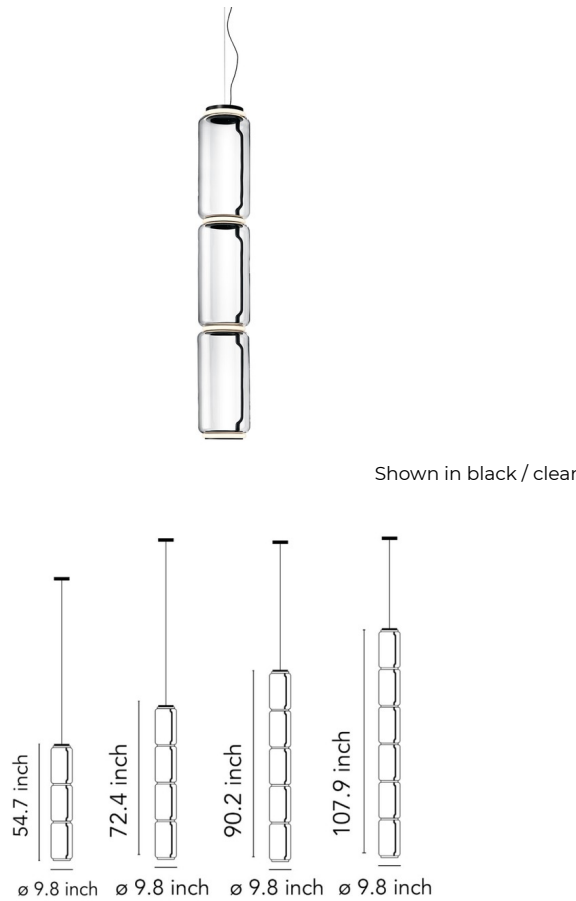

### Description

The Noctambule Low Cylinder Pendant offers a striking, innovative lighting design that is composed of a vertical arrangement of Clear crystal blown glass cylinders. With discrete LED technology, light is emitted at the top and bottom of each cylinder. UL and cUL listed.

### Specifications

COLOR	Clear
BODY FINISH	Black
WATTAGE	36W
DIMMER	0-10V
DIMENSIONS	9.8"W x 54.7"H
INTEGRATED LED MODULE	1 x LED/36W/120V LED
COUNTRY OF ORIGIN	Italy

### Technical Information

PRODUCT DIMENSIONS	Cord Length: 157.48"
COLOR RENDERING	90 CRI
LAMP COLOR	2700K
LUMENS/WATT	110.00
LUMINOUS FLUX	3960 lumens

CLICK TO VIEW PRODUCT

Notes: