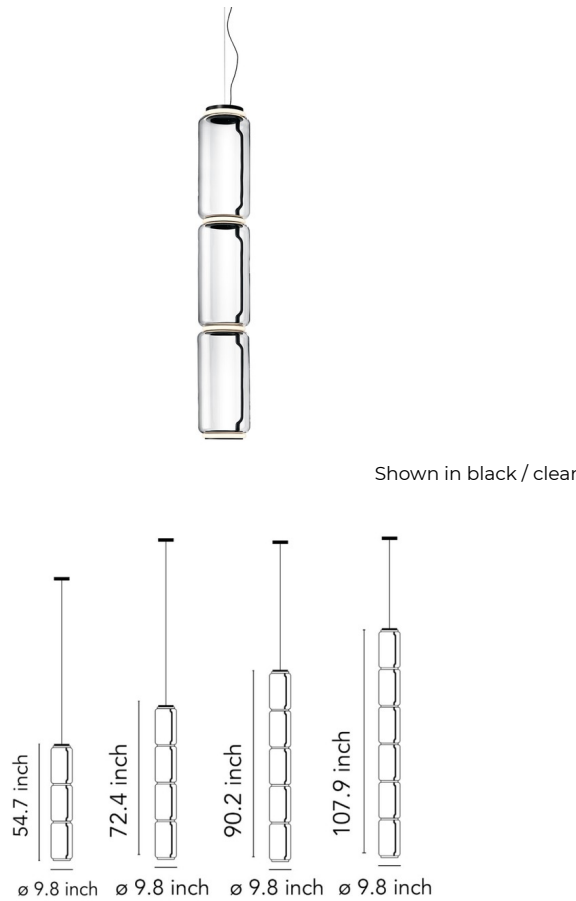

Lightology

lightology.com
866-954-4489
05-25-26

Project: _____
 Company: _____
 Location: _____ Fixture Type: _____
 SPEC #: **FLO861452**
 Approved On: _____ Approved By: _____

Noctambule Low Cylinder Pendant By FLOS

Description

The Noctambule Low Cylinder Pendant offers a striking, innovative lighting design that is composed of a vertical arrangement of Clear crystal blown glass cylinders. With discrete LED technology, light is emitted at the top and bottom of each cylinder. UL and cUL listed.

Specifications

COLOR	Clear
BODY FINISH	Black
WATTAGE	36W
DIMMER	0-10V
DIMENSIONS	9.8"W x 54.7"H
INTEGRATED LED MODULE	1 x LED/36W/120V LED
COUNTRY OF ORIGIN	Italy

Technical Information

PRODUCT DIMENSIONS	Cord Length: 157.48"
COLOR RENDERING	90 CRI
LAMP COLOR	2700K
LUMENS/WATT	110.00
LUMINOUS FLUX	3960 lumens