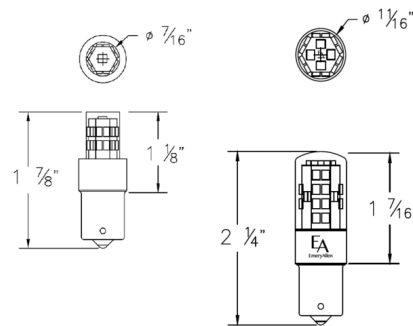

Lightology

lightology.com
866-954-4489
07-07-26

Project: _____
Company: _____
Location: _____ Fixture Type: _____
SPEC #: **EMA861549**
Approved On: _____ Approved By: _____

BA15s SC Bayonet 4W 12V 2700K 90CRI 2-Pack By Emery Allen

Description

The BA15s Single Contact Bayonet Base 12 Volt LED retrofit lamp is an energy efficient alternative to incandescent BA15s base lamps. Available in a 2 and 4 watt option. 2 watt equivalent to a 15 watt halogen. 4 watt equivalent to a 40 watt halogen. Dimmable with most magnetic and electronic compatible LED transformers, and most magnetic low voltage and electronic low voltage dimmers. ETL listed for damp locations. Suitable for enclosed fixtures. Sold as a 2 pack.

Specifications

COLOR	N/A
BODY FINISH	White
WATTAGE	4W
DIMMER	Low Voltage Electronic
DIMENSIONS	0.75"W x 2.25"H
BULB	T4/S.C. Bayonet (BA15S)/4W/12V LED

Technical Information

LAMP LIFE	25000 hours
BEAM ANGLE	360°
COLOR RENDERING	90 CRI
LAMP COLOR	2700K
LUMENS/WATT	100.00
LUMINOUS FLUX	400 lumens

Shown in white

CLICK TO VIEW PRODUCT

Notes: