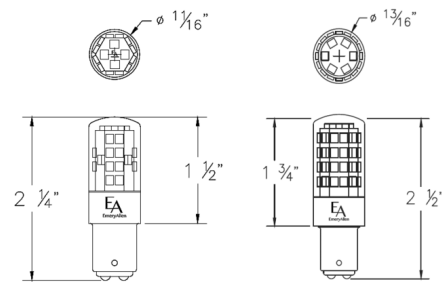

CLICK TO VIEW PRODUCT

Notes: