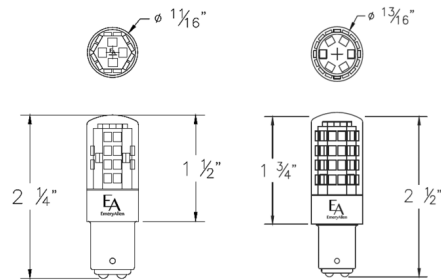

Lightology

lightology.com
866-954-4489
05-24-26

Project: _____
Company: _____
Location: _____ Fixture Type: _____
SPEC #: **EMA861572**
Approved On: _____ Approved By: _____

BA15D Bayonet Base 5W 120V 3000K 90CRI 2-Pack

By Emery Allen

Description

The BA15D Double Contact Bayonet Base 120 Volt LED retrofit lamp is an energy efficient alternative to incandescent BA15D base lamps. Available in a 4.5 and 5 watt option. 4.5 watt equivalent to a 30 watt halogen. 5 watt equivalent to a 60 watt halogen. Fully dimmable with most LED and incandescent dimmers. ETL listed for damp locations. Suitable for enclosed fixtures. Title 20 and Title 24/JA8 listed. Sold as a 2-pack.

Specifications

COLOR	White
BODY FINISH	N/A
WATTAGE	5W
DIMMER	Standard 120V
DIMENSIONS	0.63"W x 2.06"H
BULB	T4/D.C. Bayonet (BA15D)/5W/120V LED

Technical Information

LAMP LIFE	25000 hours
BEAM ANGLE	360°
COLOR RENDERING	90 CRI
LAMP COLOR	3000K
LUMENS/WATT	109.00
LUMINOUS FLUX	545 lumens

Shown in white

CLICK TO VIEW PRODUCT

Notes: