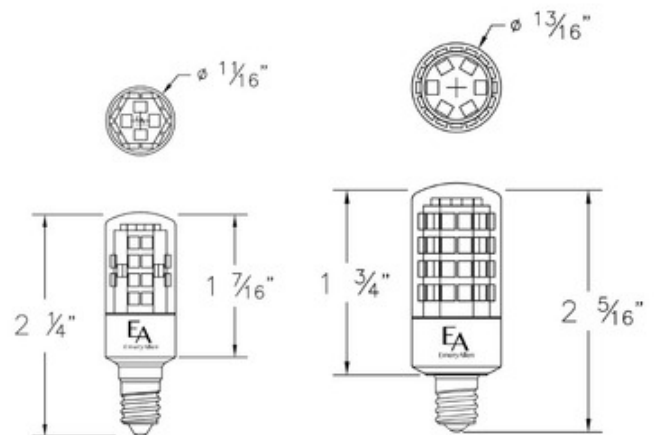

Technical Information

LUMINOUS FLUX	450 lumens
LUMENS/WATT	100.00
LAMP COLOR	2700K
COLOR RENDERING	90 CRI
BEAM ANGLE	360°

SPEC # EMA861573

E11 4.5W

E11 5.0W