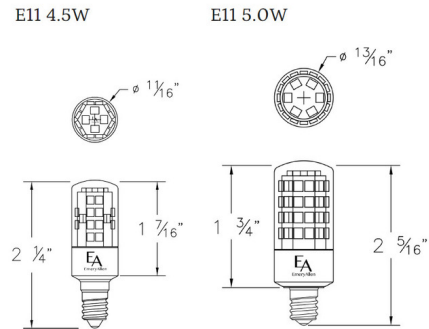

Shown in white