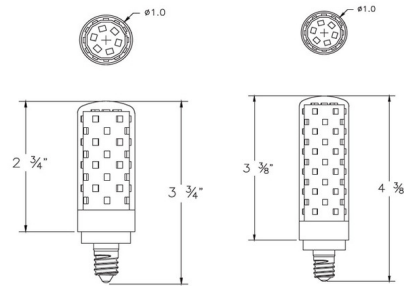

By Emery Allen

Description

The T4 Minican E11 Base 120 Volt LED retrofit lamp is an energy efficient alternative to incandescent E11 base lamps. E11 base lamps are most commonly used in ceiling fans, kitchen applications, photography use, and select machinery. Available in an 8.5 and 9.5 watt option. 8.5 watt equivalent to 70 watt halogen; 9.5 watt equivalent to 75 watt halogen. Fully dimmable with most LED and incandescent dimmers. Title 20, Title 24/JA8 compliant. ETL listed for damp locations. Suitable for enclosed fixtures. Sold as a 2 pack.

Specifications

COLOR	N/A
BODY FINISH	White
WATTAGE	8.5W
DIMMER	Standard 120V
DIMENSIONS	1"W x 3.75"H
BULB	T4/Minican (E11)/8.5W/120V LED

Technical Information

LAMP LIFE	25000 hours
BEAM ANGLE	360°
COLOR RENDERING	90 CRI
LAMP COLOR	2700K
LUMENS/WATT	100.00
LUMINOUS FLUX	850 lumens

Shown in white

E11 8.5W

E11 9.5W

CLICK TO VIEW PRODUCT

Notes: