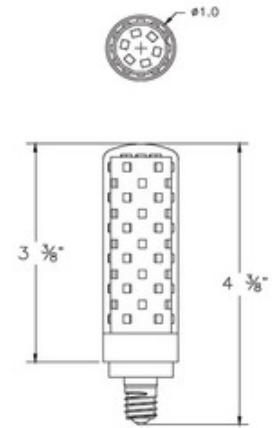

BRAND

Emery Allen

DESCRIPTION

The T4 Minican E11 Base 120 Volt LED retrofit lamp is an energy efficient alternative to incandescent E11 base lamps. E11 base lamps are most commonly used in ceiling fans, kitchen applications, photography use, and select machinery. Available in an 8.5 and 9.5 watt option. 8.5 watt equivalent to 70 watt halogen; 9.5 watt equivalent to 75 watt halogen. Fully dimmable with most LED and incandescent dimmers. Title 20, Title 24/JA8 compliant. ETL listed for damp locations. Suitable for enclosed fixtures. Sold as a 2 pack.

Shown in: White

SHADE COLOR	N/A
BODY FINISH	White
WATTAGE	8.5W
DIMMER	Standard 120V
DIMENSIONS	1"W x 3.75"H
LAMP	T4/Minican (E11)/8.5W/120V LED

Technical Information

LUMINOUS FLUX	850 lumens
LUMENS/WATT	100.00
LAMP COLOR	2700 K
COLOR RENDERING	90 CRI
BEAM ANGLE	360°

ITEM NUMBER EMA861579

E11 8.5W

E11 9.5W

COMPANY	PROJECT	FIXTURE TYPE	APPROVED BY	DATE