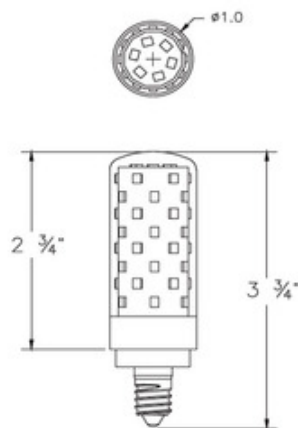

Technical Information

LUMINOUS FLUX	850 lumens
LUMENS/WATT	100.00
LAMP COLOR	2700 K
COLOR RENDERING	90 CRI
BEAM ANGLE	360°

ITEM NUMBER EMA861579

E11 8.5W