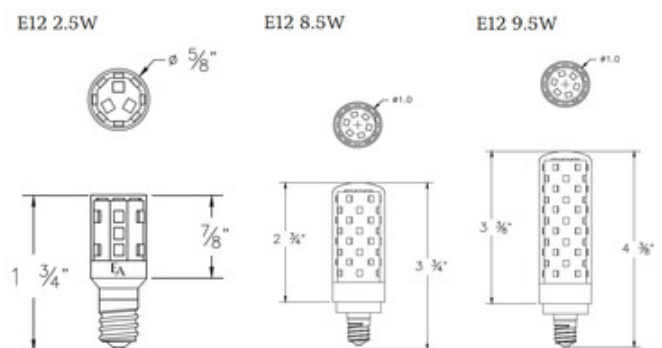

COMPANY	PROJECT	FIXTURE TYPE	APPROVED BY	DATE