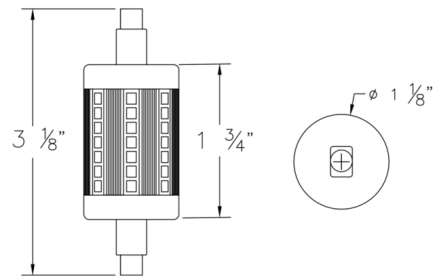

### Specifications

COLOR	White
BODY FINISH	N/A
WATTAGE	6W
DIMMER	Not Dimmable
DIMENSIONS	1.13"W x 3.13"H
BULB	T3SHORT/R7s (RSC)/6W/120V LED

### Technical Information

LAMP LIFE	25000 hours
BEAM ANGLE	360°
COLOR RENDERING	80 CRI
LAMP COLOR	3000K
LUMENS/WATT	110.00
LUMINOUS FLUX	660 lumens

Shown in white

CLICK TO VIEW PRODUCT

Notes: