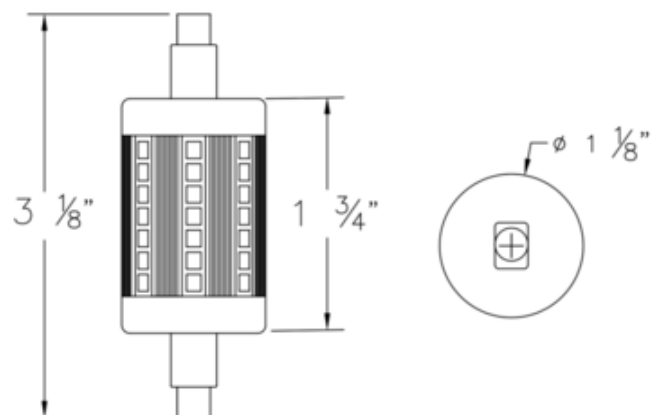

COMPANY	PROJECT	FIXTURE TYPE	APPROVED BY	DATE