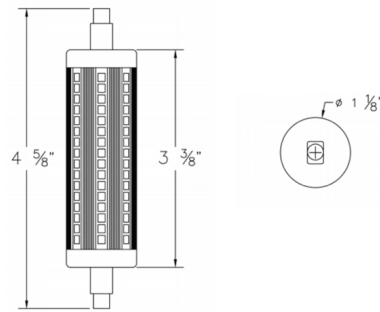

### Specifications

COLOR	White
BODY FINISH	N/A
WATTAGE	10W
DIMMER	Not Dimmable
DIMENSIONS	.113"W x 4.63"H
BULB	T3LONG/R7s (RSC)/10W/120V LED

### Technical Information

LAMP LIFE	25000 hours
BEAM ANGLE	360°
COLOR RENDERING	80 CRI
LAMP COLOR	3000K
LUMENS/WATT	110.00
LUMINOUS FLUX	1100 lumens

Shown in white

CLICK TO VIEW PRODUCT

Notes: