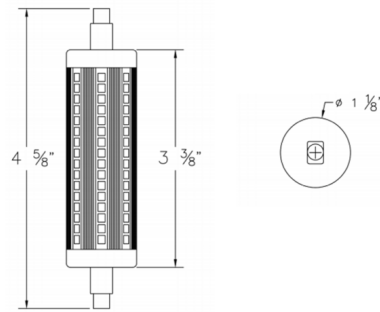

Lightology

lightology.com
866-954-4489
04-03-26

Project: _____

Company: _____

Location: _____ Fixture Type: _____

SPEC #: **EMA861616**

Approved On: _____ Approved By: _____

T3 R7S Long 10W 120V 3000K 80CRI 2-Pack By Emery Allen

Description

The R7S Long 10 Watt 120 Volt retrofit lamp is an energy efficient alternative to halogen R7S lamps. Equivalent to a 100 watt halogen. Not dimmable. ETL listed for damp locations. Suitable for enclosed fixtures. Sold as a 2-pack.

Specifications

COLOR	White
BODY FINISH	N/A
WATTAGE	10W
DIMMER	Not Dimmable
DIMENSIONS	.113"W x 4.63"H
BULB	T3LONG/R7s (RSC)/10W/120V LED

Technical Information

LAMP LIFE	25000 hours
BEAM ANGLE	360°
COLOR RENDERING	80 CRI
LAMP COLOR	3000K
LUMENS/WATT	110.00
LUMINOUS FLUX	1100 lumens

Shown in white

CLICK TO VIEW PRODUCT

Notes: