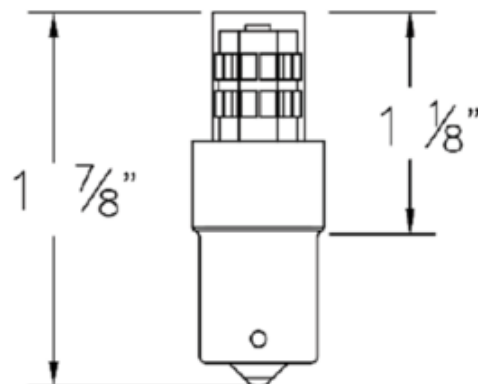

COMPANY	PROJECT	FIXTURE TYPE	APPROVED BY	DATE