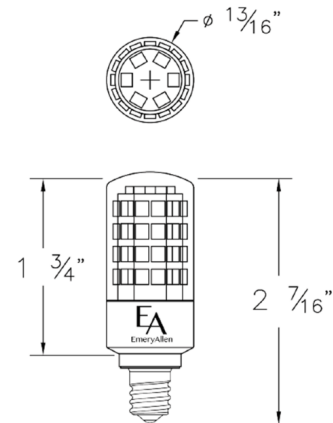

Lightology

lightology.com
866-954-4489
04-25-26

Project: _____
Company: _____
Location: _____ Fixture Type: _____
SPEC #: **EMA861618**
Approved On: _____ Approved By: _____

T4 Minican E11 Base Turtle 3W Amber 120V 2-Pack

By Emery Allen

Description

The T4 Minican E11 Base 3 Watt Turtle 120 Volt LED lamp is approved for use in areas requiring artificial lighting adjacent to ecologically sensitive areas, sea turtle nesting beaches, migratory corridors, and Dark Sky Friendly communities. Turtle bulb LEDs have an amber color for safer illumination. Must be installed in a shielded or downward directed location to shield the light source from being directly or indirectly visible from the nesting beach. Not dimmable. ETL listed for damp locations. Suitable for enclosed fixtures. Sold as a 2-pack.

Specifications

COLOR	N/A
BODY FINISH	Amber
WATTAGE	3W
DIMMER	Not Dimmable
DIMENSIONS	0.81"W x 2.44"H
BULB	T4/Minican (E11)/3W/120V LED

Technical Information

LAMP LIFE	25000 hours
BEAM ANGLE	360°
LUMENS/WATT	19.67
LUMINOUS FLUX	59 lumens

Shown in amber

CLICK TO VIEW PRODUCT

Notes: