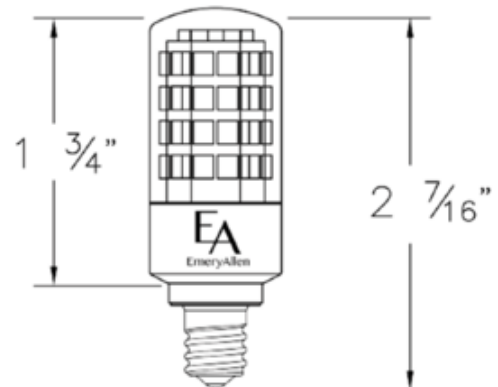

COMPANY	PROJECT	FIXTURE TYPE	APPROVED BY	DATE