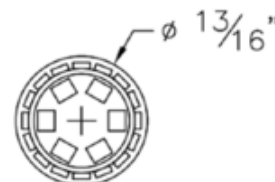

Shown in: Amber

COMPANY	PROJECT	FIXTURE TYPE	APPROVED BY	DATE