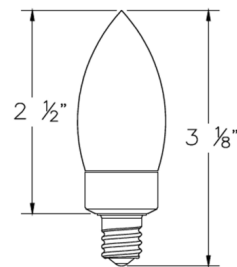

### Specifications

COLOR	N/A
BODY FINISH	Amber
WATTAGE	3W
DIMMER	Not Dimmable
DIMENSIONS	1.06"W x 3.12"H
BULB	B10/Candelabra (E12)/3W/120V LED

### Technical Information

LAMP LIFE	25000 hours
BEAM ANGLE	360°
LUMENS/WATT	21.67
LUMINOUS FLUX	65 lumens

Shown in amber

CLICK TO VIEW PRODUCT

Notes: