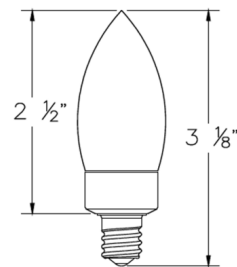

CLICK TO VIEW PRODUCT

Notes: