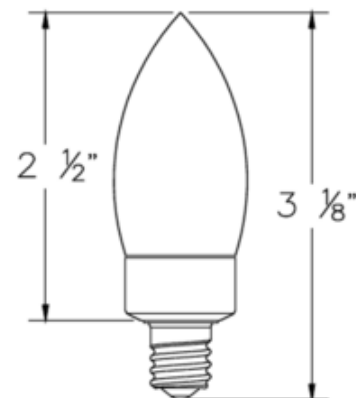

COMPANY	PROJECT	FIXTURE TYPE	APPROVED BY	DATE