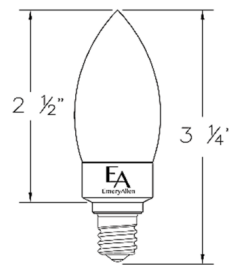

### Specifications

COLOR	N/A
BODY FINISH	White
WATTAGE	5W
DIMMER	Standard 120V
DIMENSIONS	1.06"W x 3.25"H
BULB	B10/Candelabra (E12)/5W/120V LED

### Technical Information

LAMP LIFE	25000 hours
BEAM ANGLE	360°
COLOR RENDERING	90 CRI
LAMP COLOR	2700K
LUMENS/WATT	109.00
LUMINOUS FLUX	545 lumens

Shown in white

CLICK TO VIEW PRODUCT

Notes: