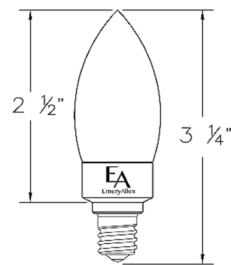

### Specifications

COLOR	N/A
BODY FINISH	White
WATTAGE	5W
DIMMER	Standard 120V
DIMENSIONS	1.06"W x 3.25"H
BULB	B10/Candelabra (E12)/5W/120V LED

### Technical Information

LAMP LIFE	25000 hours
BEAM ANGLE	360°
COLOR RENDERING	90 CRI
LAMP COLOR	2700K
LUMENS/WATT	109.00
LUMINOUS FLUX	545 lumens

Shown in white

CLICK TO VIEW PRODUCT

Notes: