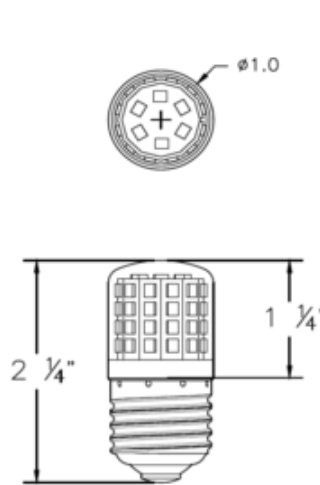

**BRAND**

Emery Allen

**DESCRIPTION**

The Tubular E26 Medium Base 120 Volt LED lamp is approved for use in areas requiring artificial lighting adjacent to ecologically sensitive areas, sea turtle nesting beaches, migratory corridors, and Dark Sky Friendly communities. Available in a 3 and 6 watt option. Turtle bulb LEDs have an amber color for safer illumination. Must be installed in a shielded or downward directed location to shield the light source from being directly or indirectly visible from the nesting beach. ETL listed for damp locations. Suitable for enclosed fixtures. Sold as a 2-pack.

Shown in: Amber

<b>SHADE COLOR</b>	N/A
<b>BODY FINISH</b>	Amber
<b>WATTAGE</b>	3W
<b>DIMMER</b>	Not Dimmable
<b>DIMENSIONS</b>	1"W x 2.25"H
<b>LAMP</b>	T10/Medium (E26)/3W/120V LED

*Technical Information*

<b>LUMINOUS FLUX</b>	70 lumens
<b>LUMENS/WATT</b>	23.33
<b>BEAM ANGLE</b>	360°
<b>LAMP LIFE</b>	25000 hours

**SPEC #** EMA861622

**E26 3.0W Amber**

**E26 6.0W Amber**

COMPANY	PROJECT	FIXTURE TYPE	APPROVED BY	DATE