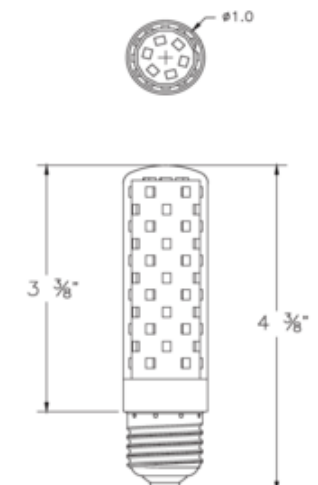

**BRAND**

Emery Allen

**DESCRIPTION**

The Tubular E26 Medium Base 120 Volt LED lamp is approved for use in areas requiring artificial lighting adjacent to ecologically sensitive areas, sea turtle nesting beaches, migratory corridors, and Dark Sky Friendly communities. Available in a 3 and 6 watt option. Turtle bulb LEDs have an amber color for safer illumination. Must be installed in a shielded or downward directed location to shield the light source from being directly or indirectly visible from the nesting beach. ETL listed for damp locations. Suitable for enclosed fixtures. Sold as a 2-pack.

Shown in: Amber

<b>SHADE COLOR</b>	N/A
<b>BODY FINISH</b>	Amber
<b>WATTAGE</b>	3W
<b>DIMMER</b>	Not Dimmable
<b>DIMENSIONS</b>	1"W x 2.25"H
<b>LAMP</b>	T10/Medium (E26)/3W/120V LED

*Technical Information*

<b>LUMINOUS FLUX</b>	70 lumens
<b>LUMENS/WATT</b>	23.33
<b>BEAM ANGLE</b>	360°
<b>LAMP LIFE</b>	25000 hours

**SPEC #** EMA861622

**E26 3.0W Amber**

**E26 6.0W Amber**

COMPANY	PROJECT	FIXTURE TYPE	APPROVED BY	DATE