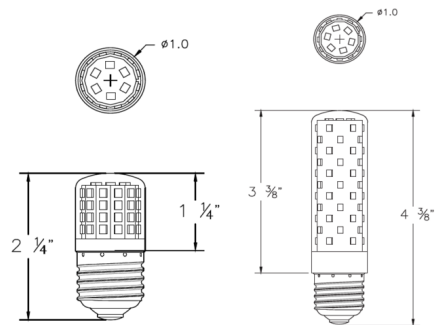

### Specifications

COLOR	N/A
BODY FINISH	Amber
WATTAGE	6W
DIMMER	Not Dimmable
DIMENSIONS	1"W x 4.38"H
BULB	T10/Medium (E26)/6W/120V LED

### Technical Information

LAMP LIFE	25000 hours
BEAM ANGLE	360°
LUMENS/WATT	18.33
LUMINOUS FLUX	110 lumens

Shown in amber

E26 3.0W Amber

E26 6.0W Amber

CLICK TO VIEW PRODUCT

Notes: