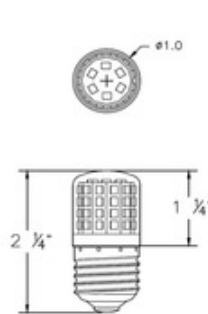

Technical Information

LUMINOUS FLUX	550 lumens
LUMENS/WATT	110.00
LAMP COLOR	2700K
COLOR RENDERING	90 CRI
BEAM ANGLE	360°

SPEC # EMA861624

E26 5.0W