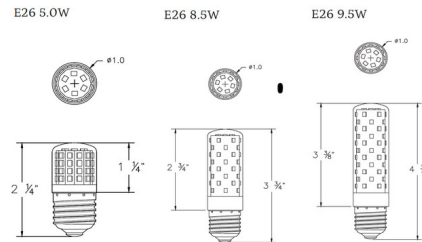

### Specifications

COLOR	N/A
BODY FINISH	White
WATTAGE	5W
DIMMER	Standard 120V
DIMENSIONS	1"W x 2.25"H
BULB	T10/Medium (E26)/5W/120V LED

### Technical Information

LAMP LIFE	25000 hours
BEAM ANGLE	360°
COLOR RENDERING	90 CRI
LAMP COLOR	2700K
LUMENS/WATT	110.00
LUMINOUS FLUX	550 lumens

Shown in white

CLICK TO VIEW PRODUCT

Notes: