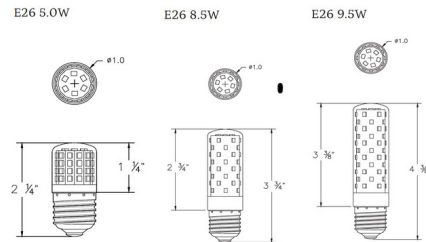

CLICK TO VIEW PRODUCT

Notes: