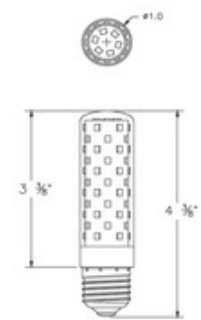

E26 9.5W

COMPANY

PROJECT

FIXTURE TYPE

APPROVED BY

DATE