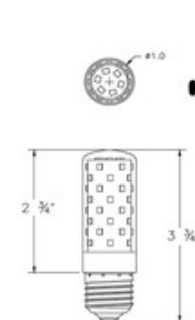

BRAND

Emery Allen

DESCRIPTION

The Tubular E26 Medium Base 120 Volt LED retrofit lamp is an energy efficient alternative to incandescent E26 base lamps. Available in 5, 8.5 and 9.5 watt options. 5 watt equivalent to 60 watt incandescent; 8.5 watt equivalent to 70 watt incandescent; 9.5 watt equivalent to 75 watt incandescent. Fully dimmable with most LED and incandescent dimmers. ETL listed for damp locations. Suitable for enclosed fixtures. Title 20 and Title 24/JA8 listed. Sold in a 2-pack.

Shown in: White

SHADE COLOR	N/A
BODY FINISH	White
WATTAGE	5W
DIMMER	Standard 120V
DIMENSIONS	1"W x 2.25"H
LAMP	T10/Medium (E26)/5W/120V LED

Technical Information

LUMINOUS FLUX	550 lumens
LUMENS/WATT	110.00
LAMP COLOR	2700K
COLOR RENDERING	90 CRI
BEAM ANGLE	360°

SPEC # EMA861624

E26 8.5W

COMPANY

PROJECT

FIXTURE TYPE

APPROVED BY

DATE