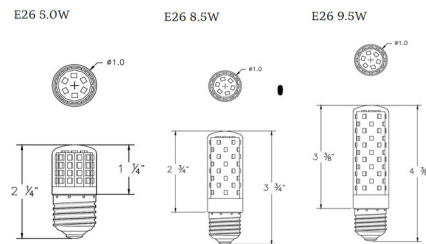

Specifications

COLOR	N/A
BODY FINISH	White
WATTAGE	8.5W
DIMMER	Standard 120V
DIMENSIONS	1"W x 3.75"H
BULB	T10/Medium (E26)/8.5W/120V LED

Technical Information

LAMP LIFE	25000 hours
BEAM ANGLE	360°
COLOR RENDERING	90 CRI
LAMP COLOR	3000K
LUMENS/WATT	100.00
LUMINOUS FLUX	850 lumens

Shown in white

CLICK TO VIEW PRODUCT

Notes: