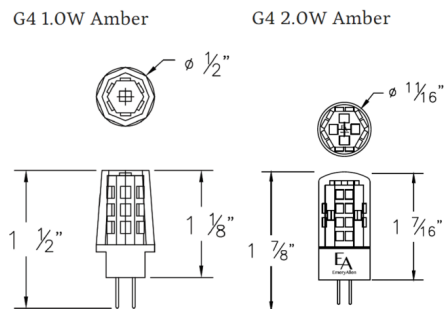

CLICK TO VIEW PRODUCT

Notes: