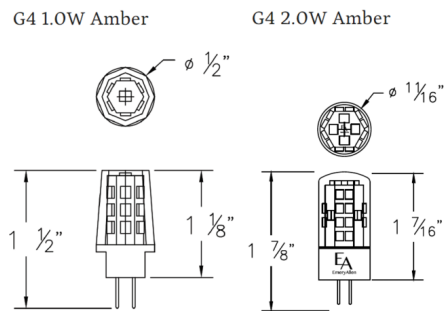

CLICK TO VIEW PRODUCT

Notes: