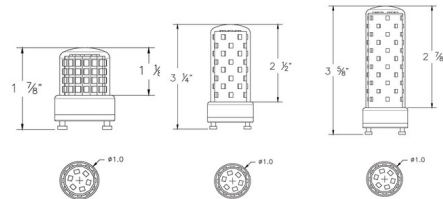

CLICK TO VIEW PRODUCT

Notes: