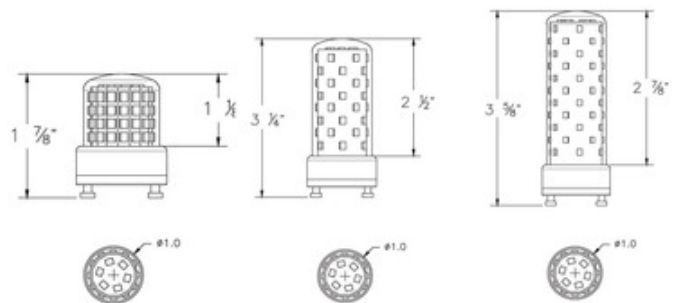

COMPANY	PROJECT	FIXTURE TYPE	APPROVED BY	DATE