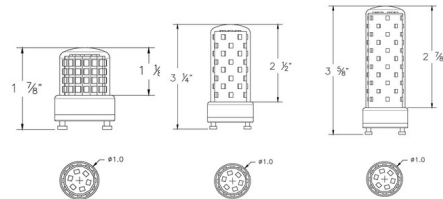

### Specifications

COLOR	N/A
BODY FINISH	White
WATTAGE	9.5W
DIMMER	Standard 120V
DIMENSIONS	1"W x 3.63"H
BULB	LED/GU24/9.5W/120V LED

### Technical Information

LAMP LIFE	25000 hours
BEAM ANGLE	360°
COLOR RENDERING	90 CRI
LAMP COLOR	2700K
LUMENS/WATT	100.00
LUMINOUS FLUX	950 lumens

Shown in white

CLICK TO VIEW PRODUCT

Notes: