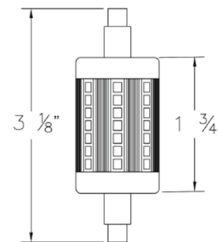

### Description

The T3 R7s Short 4 Watt Wafer Turtle 120 Volt LED lamp is approved for use in areas requiring artificial lighting adjacent to ecologically sensitive areas, sea turtle nesting beaches, migratory corridors, and Dark Sky Friendly communities. Turtle bulb LEDs have an amber color for safer illumination. Must be installed in a shielded or downward directed location to shield the light source from being directly or indirectly visible from the nesting beach. ETL listed for damp locations. Suitable for enclosed fixtures. Sold in a 2-pack.

### Specifications

COLOR	N/A
BODY FINISH	Amber
WATTAGE	4W
DIMMER	Not Dimmable
DIMENSIONS	1.13"W x 3.13"H
BULB	T3SHORT/R7s (RSC)/4W/120V LED

### Technical Information

LAMP LIFE	25000 hours
BEAM ANGLE	360°
LUMENS/WATT	18.75
LUMINOUS FLUX	75 lumens

Shown in amber

CLICK TO VIEW PRODUCT

Notes: