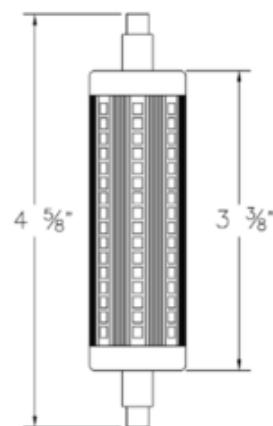

COMPANY	PROJECT	FIXTURE TYPE	APPROVED BY	DATE