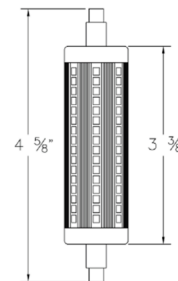

### Specifications

COLOR	N/A
BODY FINISH	Amber
WATTAGE	6W
DIMMER	Not Dimmable
DIMENSIONS	1.13"W x 4.63"H
BULB	T3LONG/R7s (RSC)/6W/120V LED

### Technical Information

LAMP LIFE	25000 hours
BEAM ANGLE	360°
LUMENS/WATT	23.33
LUMINOUS FLUX	140 lumens

Shown in amber

CLICK TO VIEW PRODUCT

Notes: