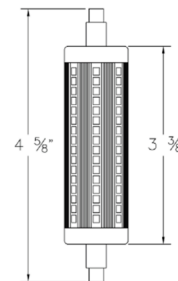

CLICK TO VIEW PRODUCT

Notes: