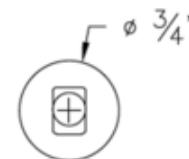

COMPANY	PROJECT	FIXTURE TYPE	APPROVED BY	DATE