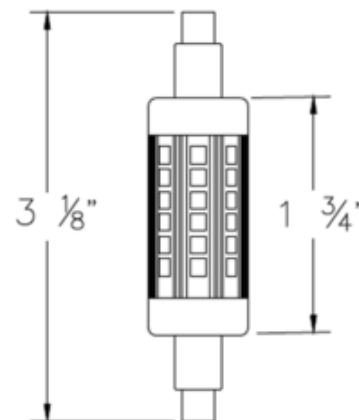

**BRAND**

Emery Allen

**DESCRIPTION**

The R7S Base Short 120 Volt LED retrofit lamp is an energy efficient alternative to incandescent R7S base lamps. Equivalent to a 75 watt halogen. ETL listed. Dimmable with most incandescent and LED dimmers. ETL listed for damp locations. Suitable for enclosed fixtures. Sold as a 2-pack.

Shown in: White

<b>SHADE COLOR</b>	N/A
<b>BODY FINISH</b>	White
<b>WATTAGE</b>	5W
<b>DIMMER</b>	Standard 120V
<b>DIMENSIONS</b>	0.75"W x 3.13"H
<b>LAMP</b>	T3SHORT/R7s (RSC)/5W/120V LED

*Technical Information*

<b>LUMINOUS FLUX</b>	550 lumens
<b>LUMENS/WATT</b>	110.00
<b>LAMP COLOR</b>	2700 K
<b>COLOR RENDERING</b>	80 CRI
<b>BEAM ANGLE</b>	360°

**ITEM NUMBER** EMA861691

COMPANY	PROJECT	FIXTURE TYPE	APPROVED BY	DATE