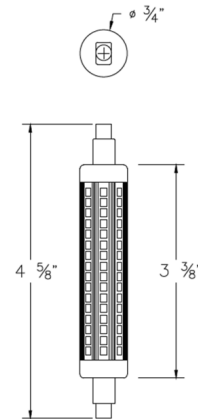

CLICK TO VIEW PRODUCT

Notes: