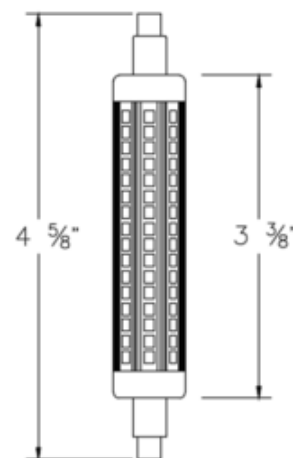

COMPANY	PROJECT	FIXTURE TYPE	APPROVED BY	DATE