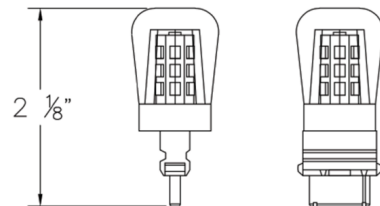

### Specifications

COLOR	Amber
BODY FINISH	N/A
WATTAGE	2W
DIMMER	Not Dimmable
DIMENSIONS	0.88"W x 2.13"H
BULB	T3/WEDGE/2W/12V LED

### Technical Information

LAMP LIFE	25000 hours
BEAM ANGLE	360°
LUMENS/WATT	17.50
LUMINOUS FLUX	35 lumens

Shown in amber

CLICK TO VIEW PRODUCT

Notes: