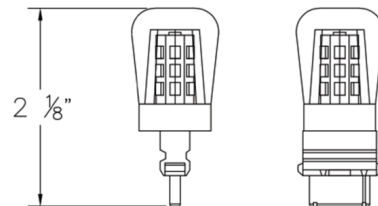

CLICK TO VIEW PRODUCT

Notes: