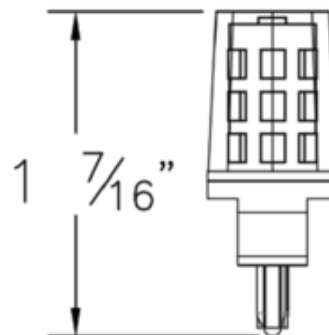

COMPANY	PROJECT	FIXTURE TYPE	APPROVED BY	DATE