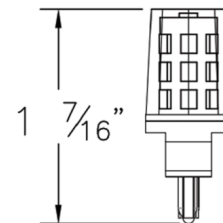

Lightology

lightology.com
866-954-4489
05-23-26

Project: _____
Company: _____
Location: _____ Fixture Type: _____
SPEC #: **EMA861696**
Approved On: _____ Approved By: _____

T5 Wedge Base Turtle 1W Amber 12V 2-Pack

By Emery Allen

Description

The T5 Wedge Base 1 Watt Wafer Turtle 12 Volt LED lamp is approved for use in areas requiring artificial lighting adjacent to ecologically sensitive areas, sea turtle nesting beaches, migratory corridors, and Dark Sky Friendly communities. Turtle bulb LEDs have an amber color for safer illumination. Must be installed in a shielded or downward directed location to shield the light source from being directly or indirectly visible from the nesting beach. ETL listed for damp locations. Suitable for enclosed fixtures. Sold as a 2-pack.

Specifications

COLOR	Amber
BODY FINISH	N/A
WATTAGE	1W
DIMMER	Not Dimmable
DIMENSIONS	0.5"W x 1.44"H
BULB	T5/WEDGE/1W/12V LED

Technical Information

LAMP LIFE	25000 hours
BEAM ANGLE	360°
LUMENS/WATT	25.00
LUMINOUS FLUX	25 lumens

Shown in amber

CLICK TO VIEW PRODUCT

Notes: