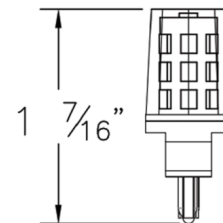

### Specifications

COLOR	Amber
BODY FINISH	N/A
WATTAGE	1W
DIMMER	Not Dimmable
DIMENSIONS	0.5"W x 1.44"H
BULB	T5/WEDGE/1W/12V LED

### Technical Information

LAMP LIFE	25000 hours
BEAM ANGLE	360°
LUMENS/WATT	25.00
LUMINOUS FLUX	25 lumens

Shown in amber

CLICK TO VIEW PRODUCT

Notes: