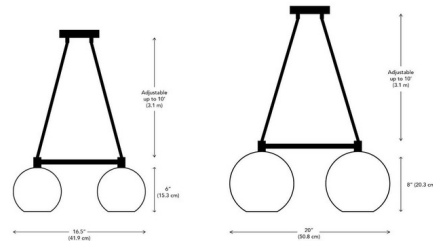

By Dounia Home

Description

The Nur Reversed Dual Globe Chandelier offers a modern silhouette combined with the craftsmanship of Moroccan design, featuring a pair of handcrafted metal dome shades connected by a Black linear rod, with an intricate design on the base of the shades derived from 12th century Almohad tile work that allows for brilliant shadows to be cast when illuminated. Available in two sizes finished in Copper, Silver, Brass, or Gunmetal. Canopy: 5 inch diameter. Sloped ceiling adaptable. UL and CUL listed.

Shown in black / copper

Specifications

COLOR	Copper
BODY FINISH	Black
WATTAGE	10W
DIMMER	Standard 120V
DIMENSIONS	16.5"L x 6"W x 6"H
BULB INCLUDED	2 x R14/Medium (E26)/5W/120V LED
OTHER BULB OPTIONS	2 x R14/Medium (E26)/60W/120V Incandescent
COUNTRY OF ORIGIN	Morocco

Technical Information

PRODUCT DIMENSIONS	Cord Length: 120"
LAMP COLOR	2700K
LUMENS/WATT	180.00
LUMINOUS FLUX	900 lumens

CLICK TO VIEW PRODUCT

Notes: