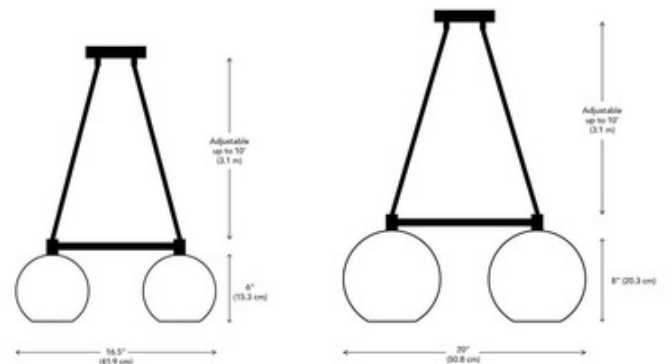

BRAND

Dounia Home

DESCRIPTION

The Nur Reversed Dual Globe Chandelier offers a modern silhouette combined with the craftsmanship of Moroccan design, featuring a pair of handcrafted metal dome shades connected by a Black linear rod, with an intricate design on the base of the shades derived from 12th century Almohad tile work that allows for brilliant shadows to be cast when illuminated. Available in two sizes finished in Copper, Silver, Brass, or Gunmetal. Canopy: 5 inch diameter. Sloped ceiling adaptable. UL and CUL listed.

Shown in: Black / Copper

SHADE COLOR	Copper
BODY FINISH	Black
WATTAGE	10W
DIMMER	Standard 120V
DIMENSIONS	16.5"L x 6"W x 6"H
BULB INCLUDED	
LAMP	2 x R14/Medium (E26)/5W/120V LED 2 x R14/Medium (E26)/60W/120V Incandescent

Technical Information

LUMINOUS FLUX	900 lumens
LUMENS/WATT	180.00
LAMP COLOR	2700K
PRODUCT DIMENSIONS	Cord Length: 120"

SPEC # DOU861720

COMPANY	PROJECT	FIXTURE TYPE	APPROVED BY	DATE